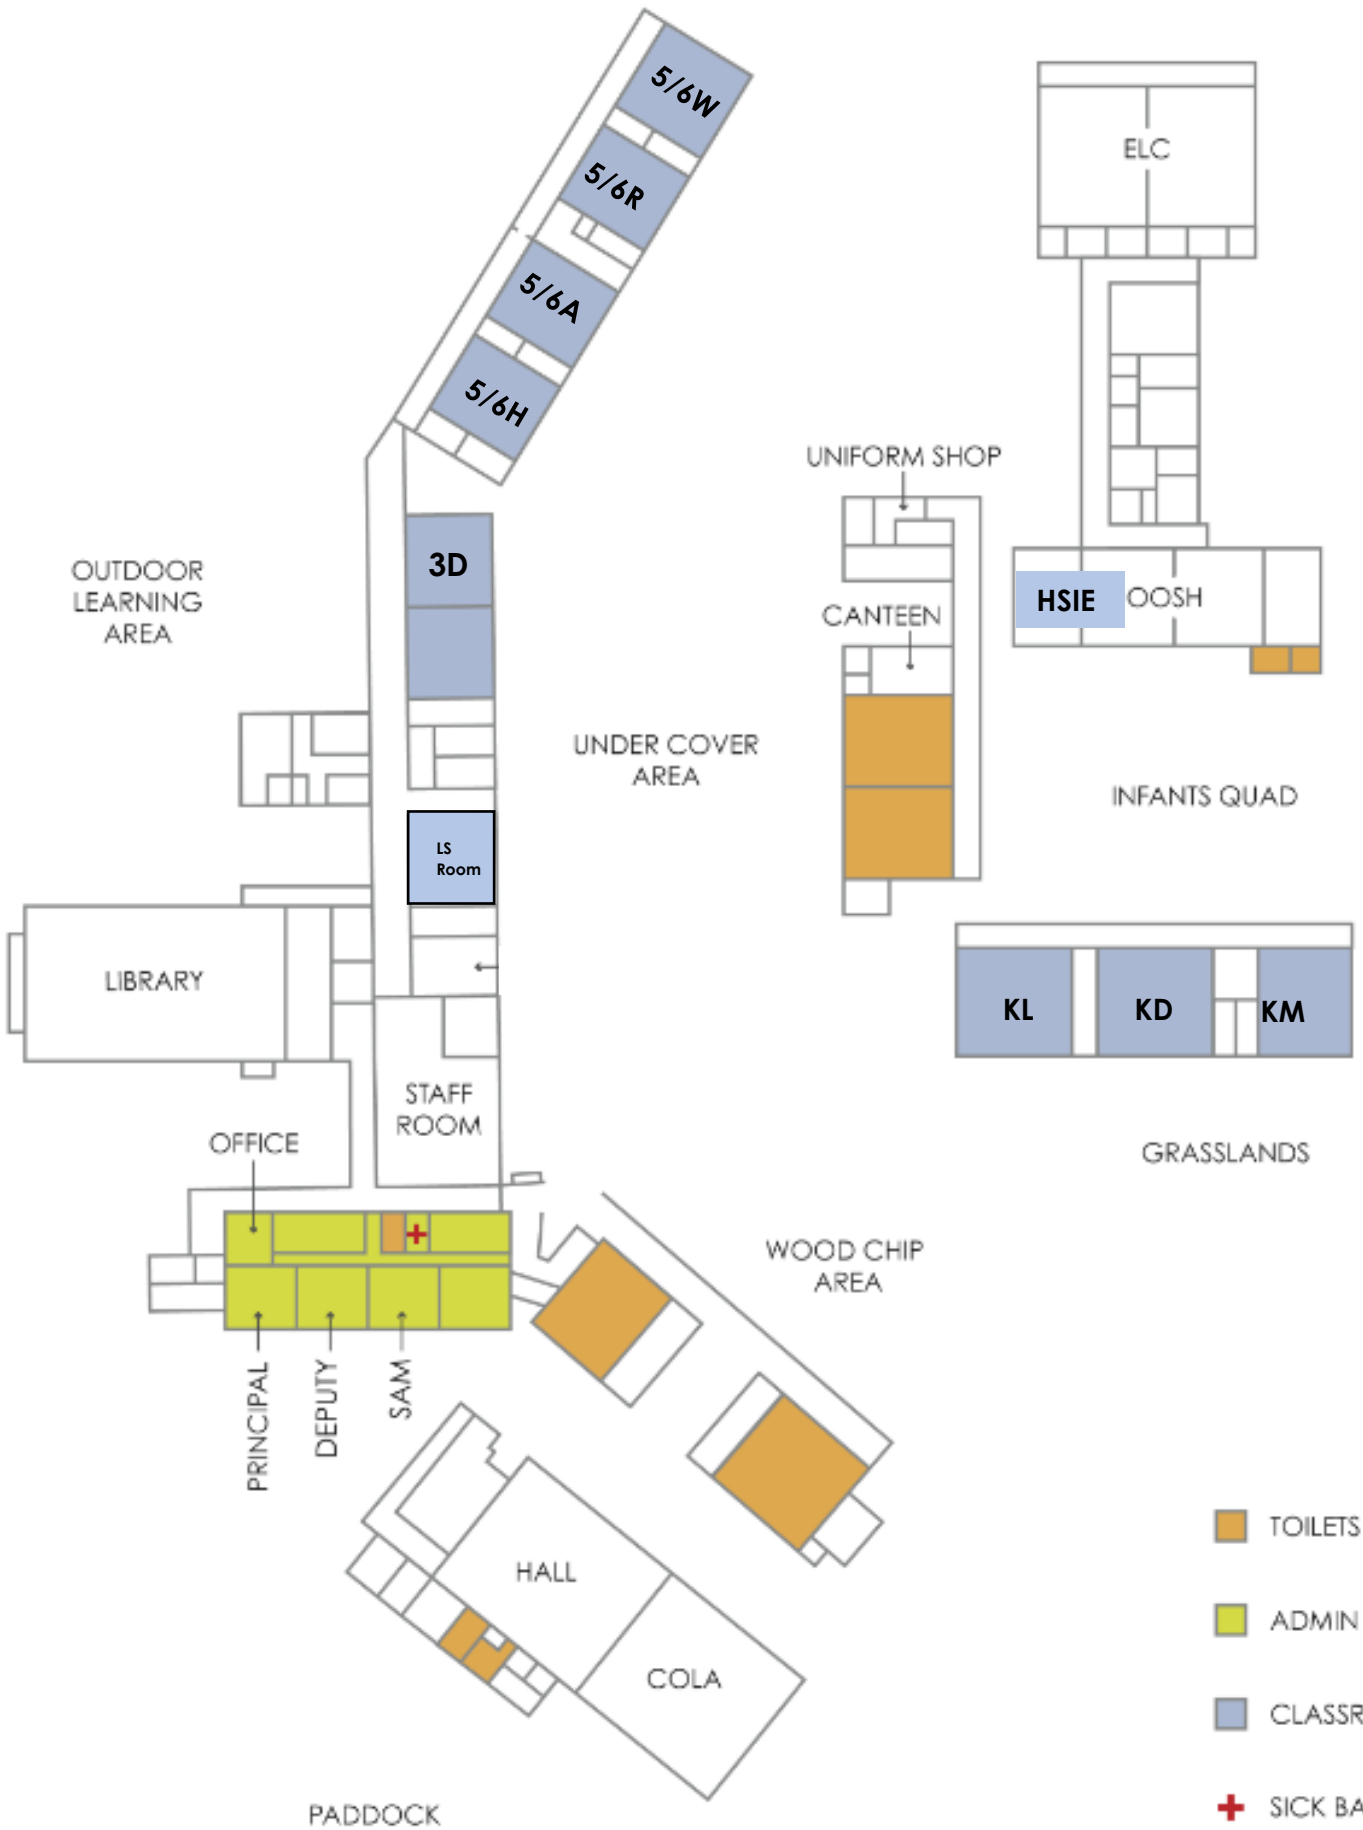

TOP PLAYGROUND

TOP PLAYGROUND

OUTDOOR LEARNING AREA

UNDER COVER AREA

2L

2E

1/2D

INFANTS QUAD

4M

OUTDOOR LEARNING AREA (OLA)

PADDOCK

Science
Ifa

TOP PLAYGROUND

- TOILETS
- ADMIN
- CLASSROOMS
- + SICK BAY

TOP PLAYGROUND

2024 ROOMS and staff

Science
 Mr Ifa Paea

TOP PLAYGROUND

- TOILETS
- ADMIN
- CLASSROOMS
- + SICK BAY

TOP PLAYGROUND

OUTDOOR
LEARNING
AREA

UNDER COVER
AREA

INFANTS QUAD

Mrs Jenny Monaghan

WOOD CHIP

OUTDOOR
LEARNING
AREA (OLA)

PADDOCK