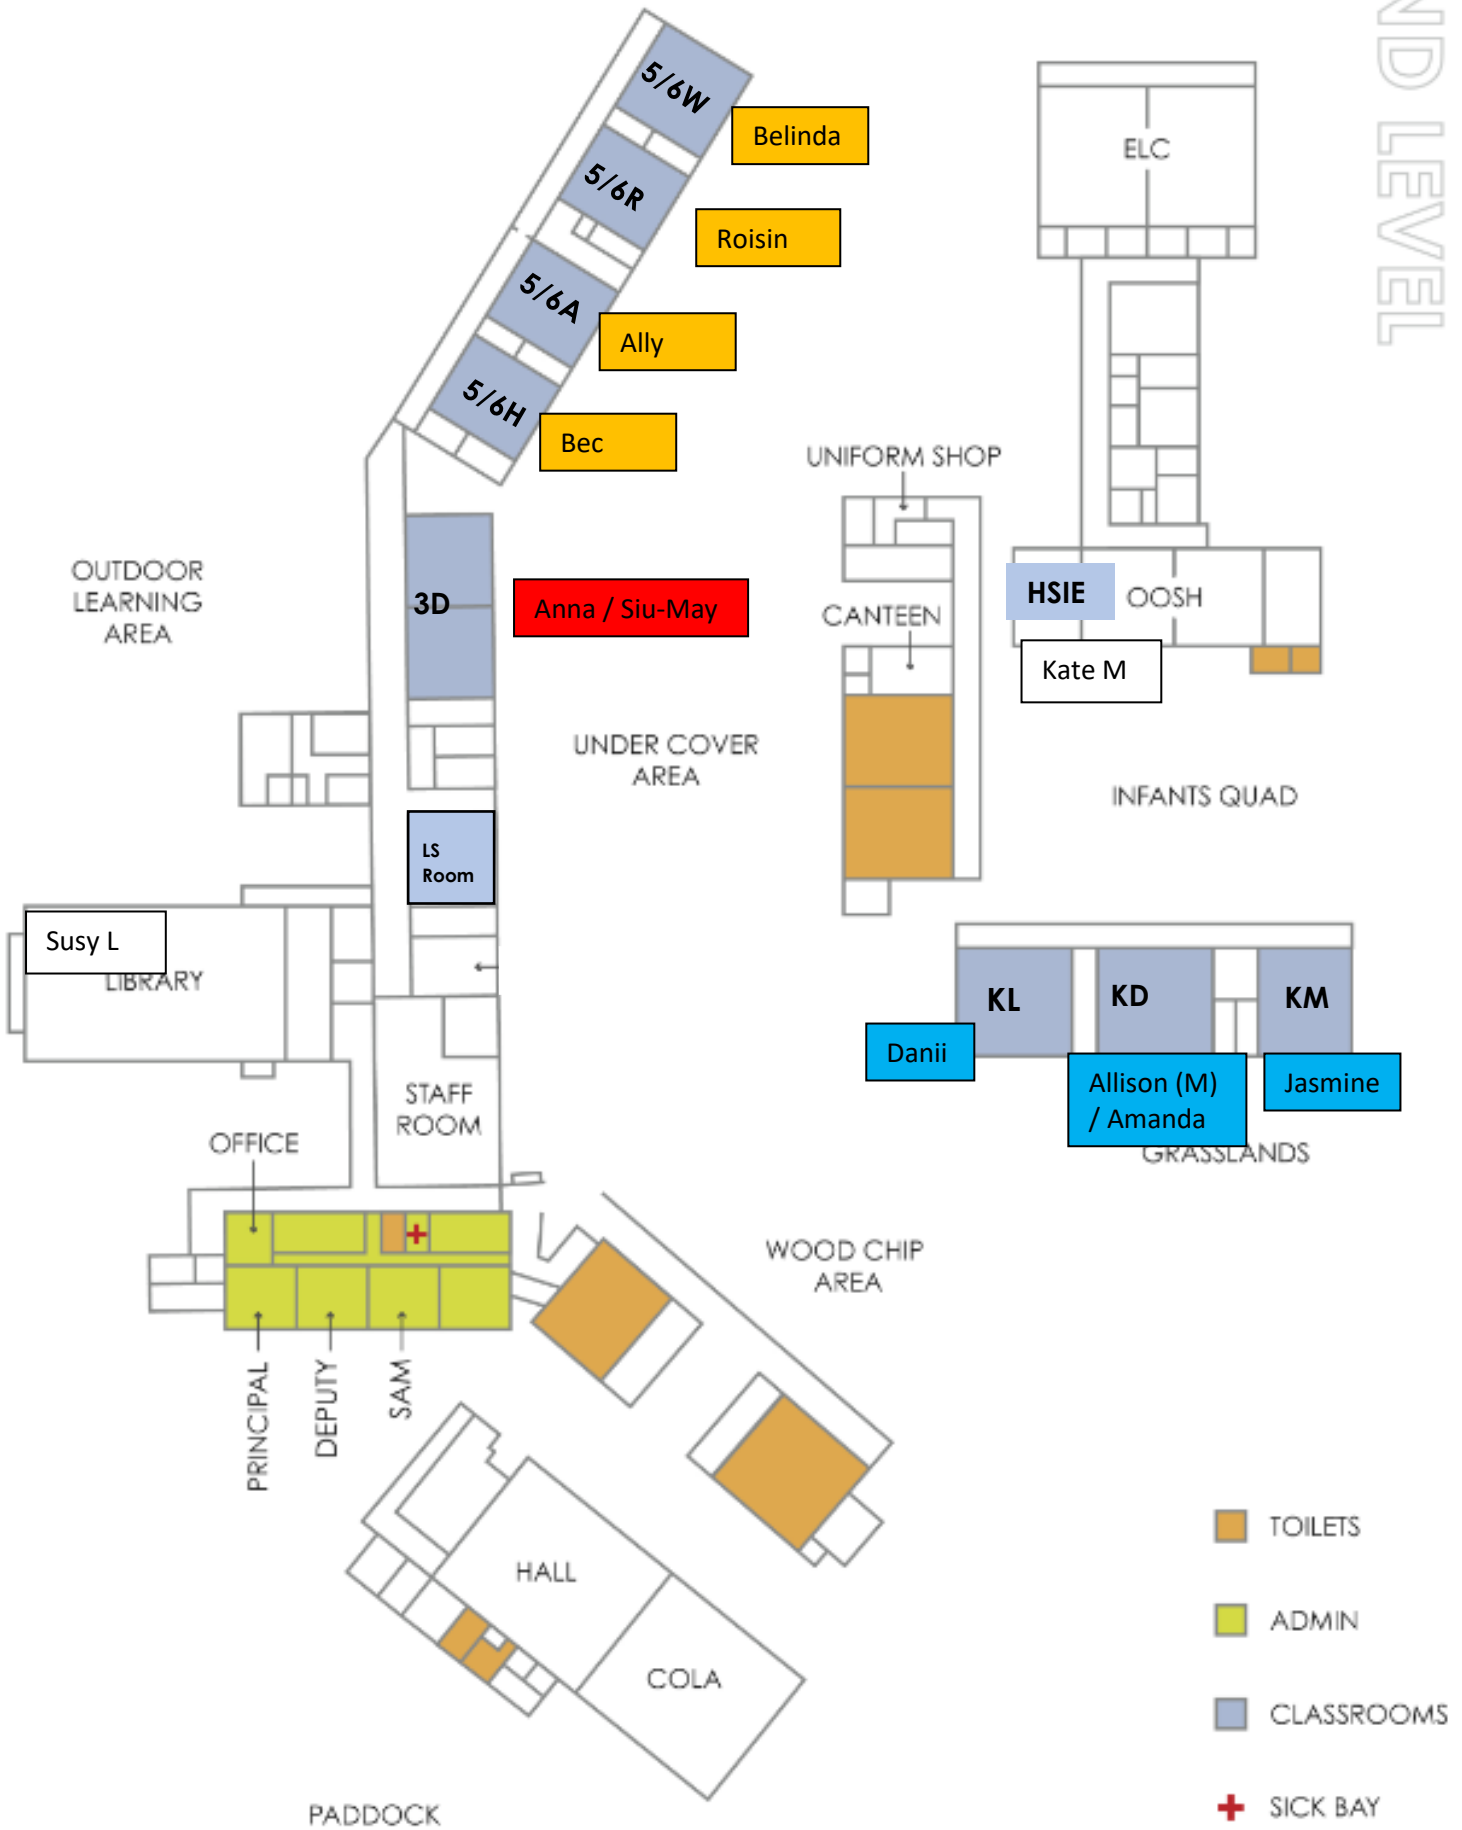

PDH

1S

1M

GRASSLANDS

3/4B

3M

WOOD CHIP AREA

4C

4M

OUTDOOR LEARNING AREA (OLA)

PADDOCK

Science
Ifa

TOP PLAYGROUND

- TOILETS
- ADMIN
- CLASSROOMS
- + SICK BAY

TOP PLAYGROUND

2024 ROOMS and staff

Science
 Mr Ifa Paea

TOP PLAYGROUND

- TOILETS
- ADMIN
- CLASSROOMS
- + SICK BAY

TOP PLAYGROUND

OUTDOOR
LEARNING
AREA

UNDER COVER
AREA

INFANTS QUAD

Mrs Jenny Monaghan

WOOD CHIP

OUTDOOR
LEARNING
AREA (OLA)

PADDOCK