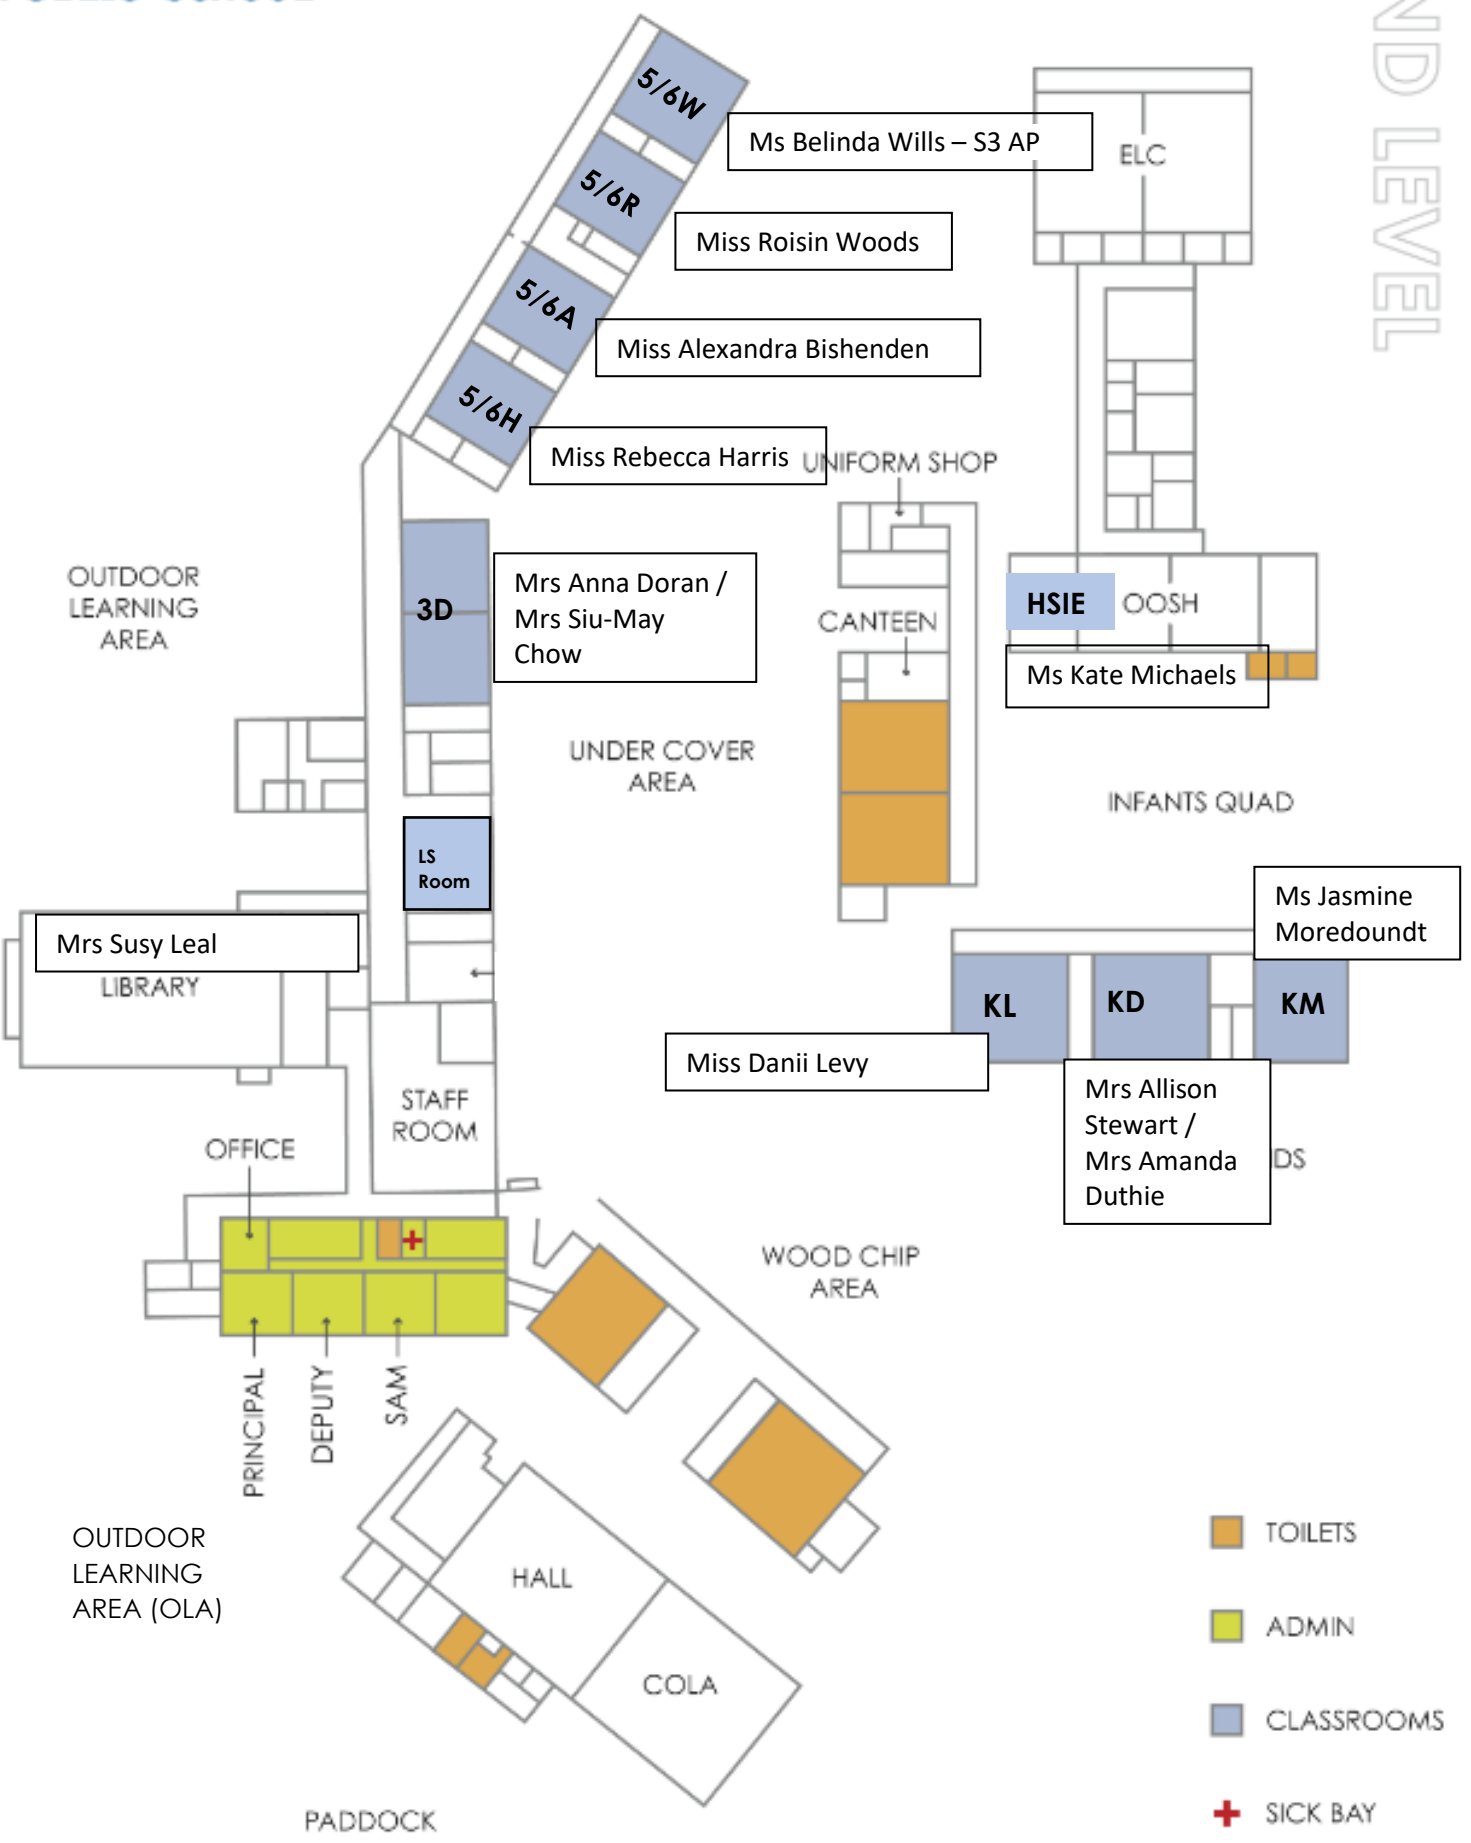

PDH

1S

1M

GRASSLANDS

3/4B

3M

WOOD CHIP AREA

4C

4M

OUTDOOR LEARNING AREA (OLA)

PADDOCK

Science
Ifa

TOP PLAYGROUND

- TOILETS
- ADMIN
- CLASSROOMS
- + SICK BAY

TOP PLAYGROUND

2024 ROOMS and staff

Science
 Mr Ifa Paea

TOP PLAYGROUND

- TOILETS
- ADMIN
- CLASSROOMS
- + SICK BAY

TOP PLAYGROUND

OUTDOOR
LEARNING
AREA

UNDER COVER
AREA

INFANTS QUAD

Mrs Jenny Monaghan

WOOD CHIP

OUTDOOR
LEARNING
AREA (OLA)

PADDOCK