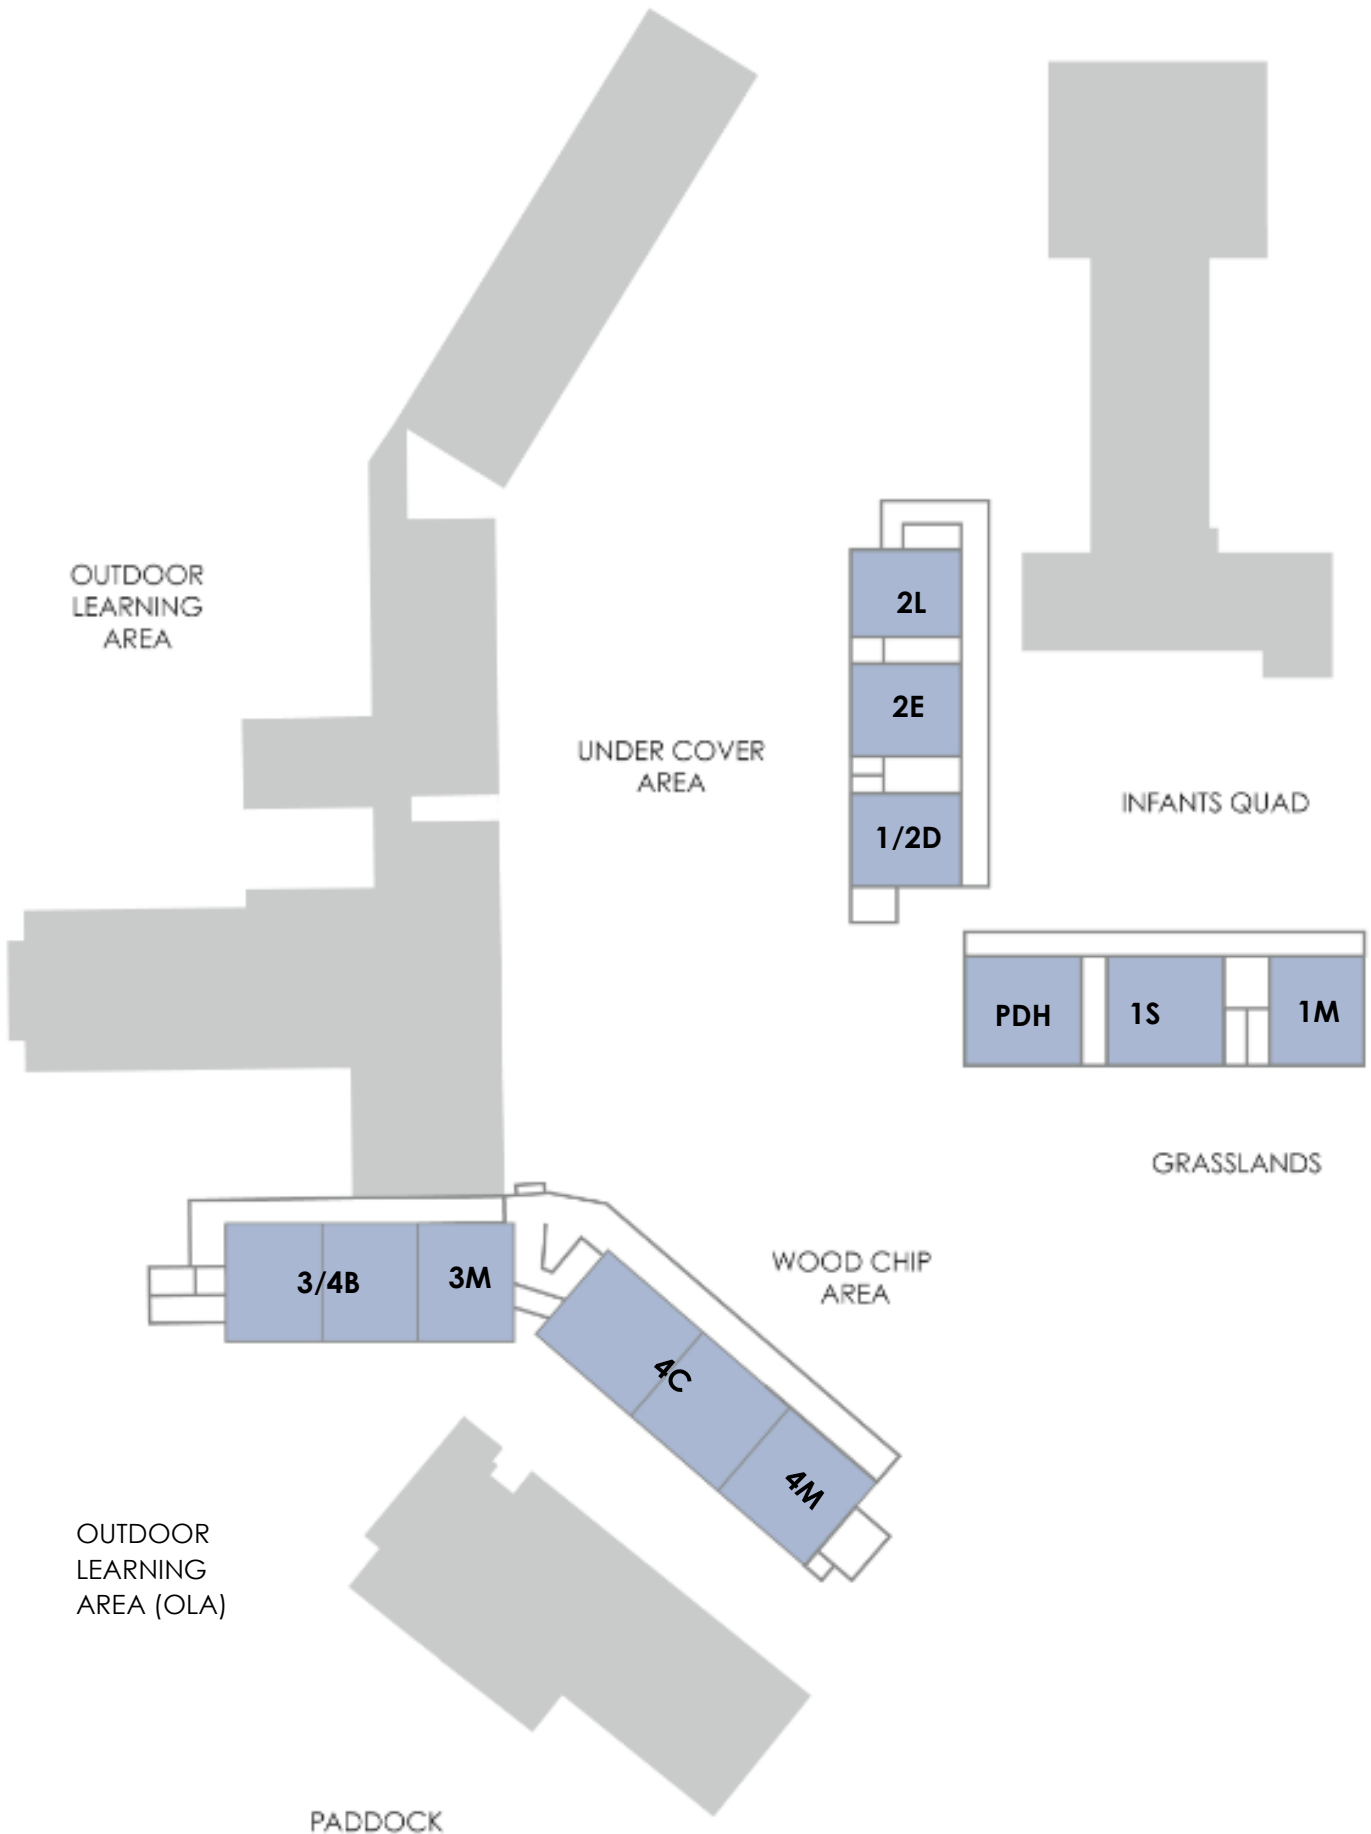

TOP PLAYGROUND

TOP PLAYGROUND

OUTDOOR LEARNING AREA

UNDER COVER AREA

2L

2E

1/2D

INFANTS QUAD

4M

OUTDOOR LEARNING AREA (OLA)

PADDOCK

Science
Ifa

TOP PLAYGROUND

- TOILETS
- ADMIN
- CLASSROOMS
- + SICK BAY

TOP PLAYGROUND

2024 ROOMS and staff

Science
 Mr Ifa Paea

TOP PLAYGROUND

- TOILETS
- ADMIN
- CLASSROOMS
- + SICK BAY

TOP PLAYGROUND

OUTDOOR
LEARNING
AREA

UNDER COVER
AREA

INFANTS QUAD

Mrs Jenny Monaghan

WOOD CHIP

OUTDOOR
LEARNING
AREA (OLA)

PADDOCK