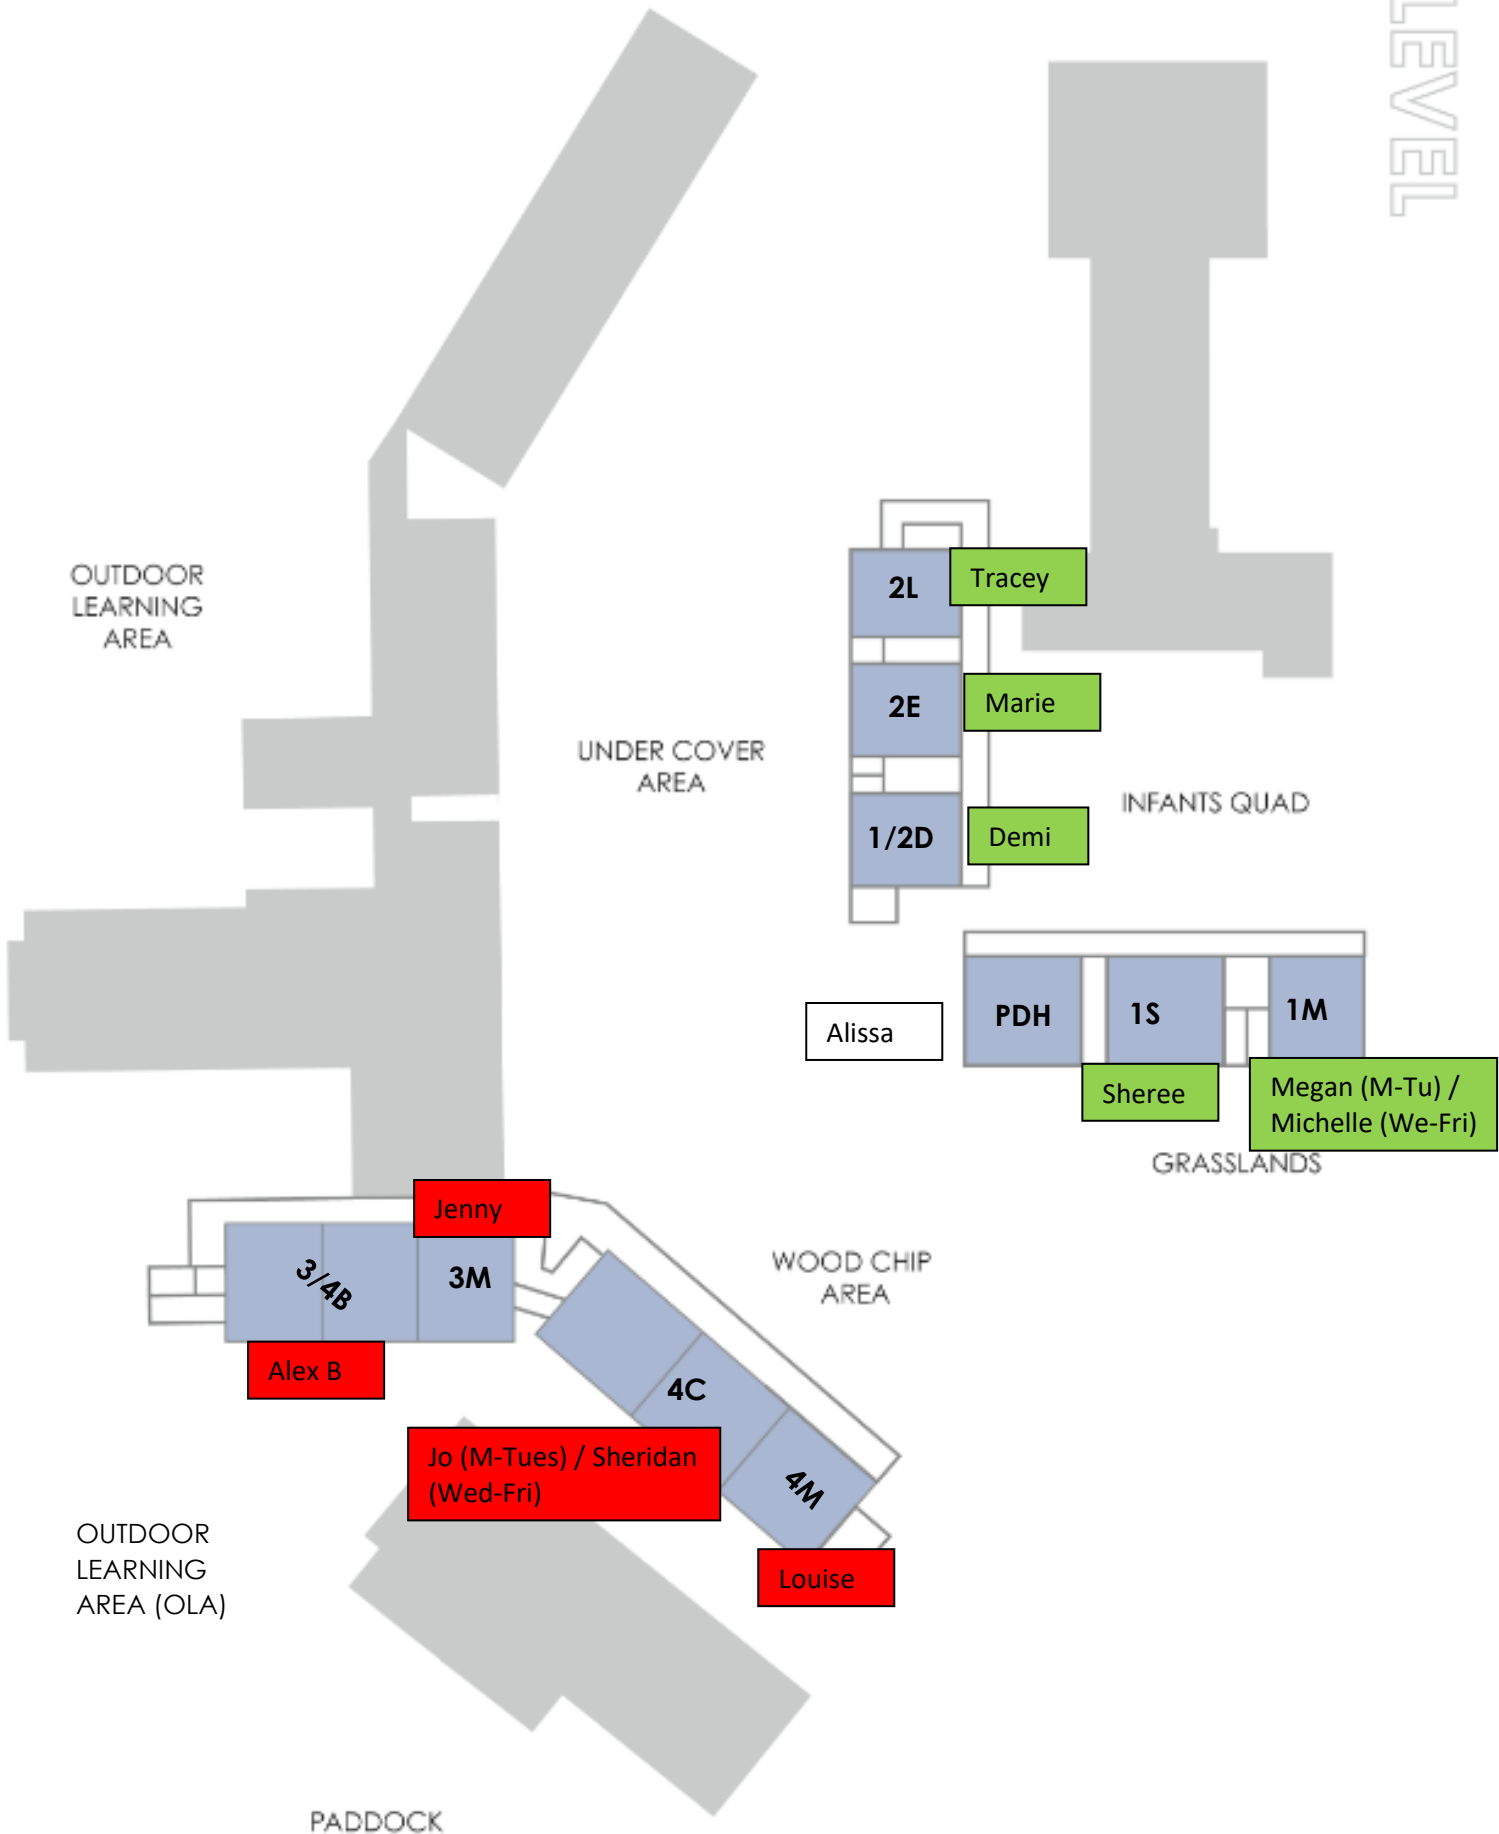

PDH

1S

1M

GRASSLANDS

3/4B

3M

WOOD CHIP AREA

4C

4M

OUTDOOR LEARNING AREA (OLA)

PADDOCK

Science
Ifa

TOP PLAYGROUND

- TOILETS
- ADMIN
- CLASSROOMS
- + SICK BAY

TOP PLAYGROUND

2024 ROOMS and staff

Science
 Mr Ifa Paea

TOP PLAYGROUND

- TOILETS
- ADMIN
- CLASSROOMS
- + SICK BAY

TOP PLAYGROUND

OUTDOOR
LEARNING
AREA

UNDER COVER
AREA

INFANTS QUAD

Mrs Jenny Monaghan

WOOD CHIP

OUTDOOR
LEARNING
AREA (OLA)

PADDOCK